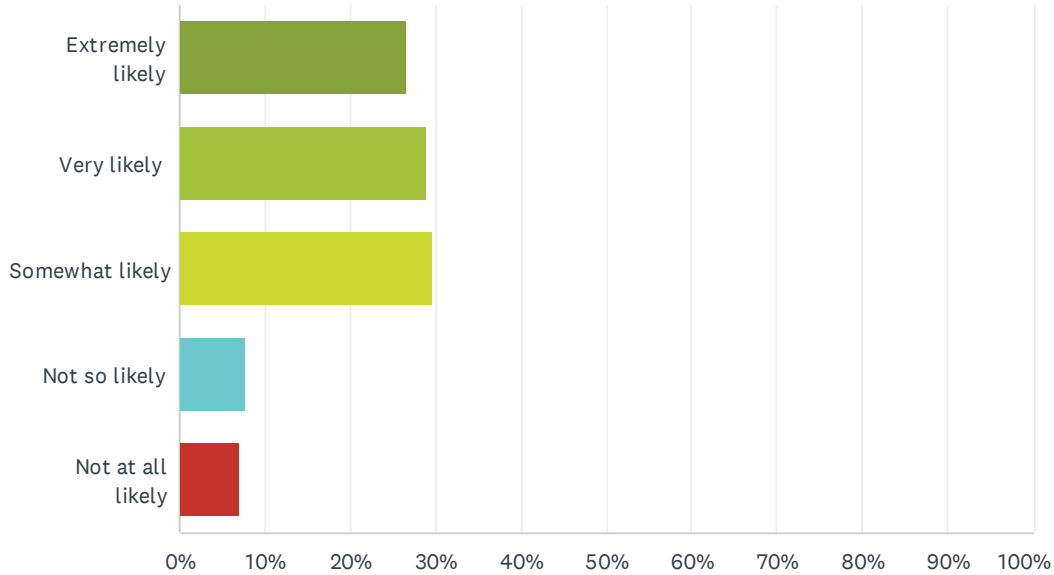

Q5 How likely are you to recommend our helmet scanning service to others?

Answered: 606 Skipped: 3

ANSWER CHOICES	RESPONSES	
Extremely likely	26.73%	162
Very likely	29.04%	176
Somewhat likely	29.54%	179
Not so likely	7.76%	47
Not at all likely	6.93%	42
TOTAL		606